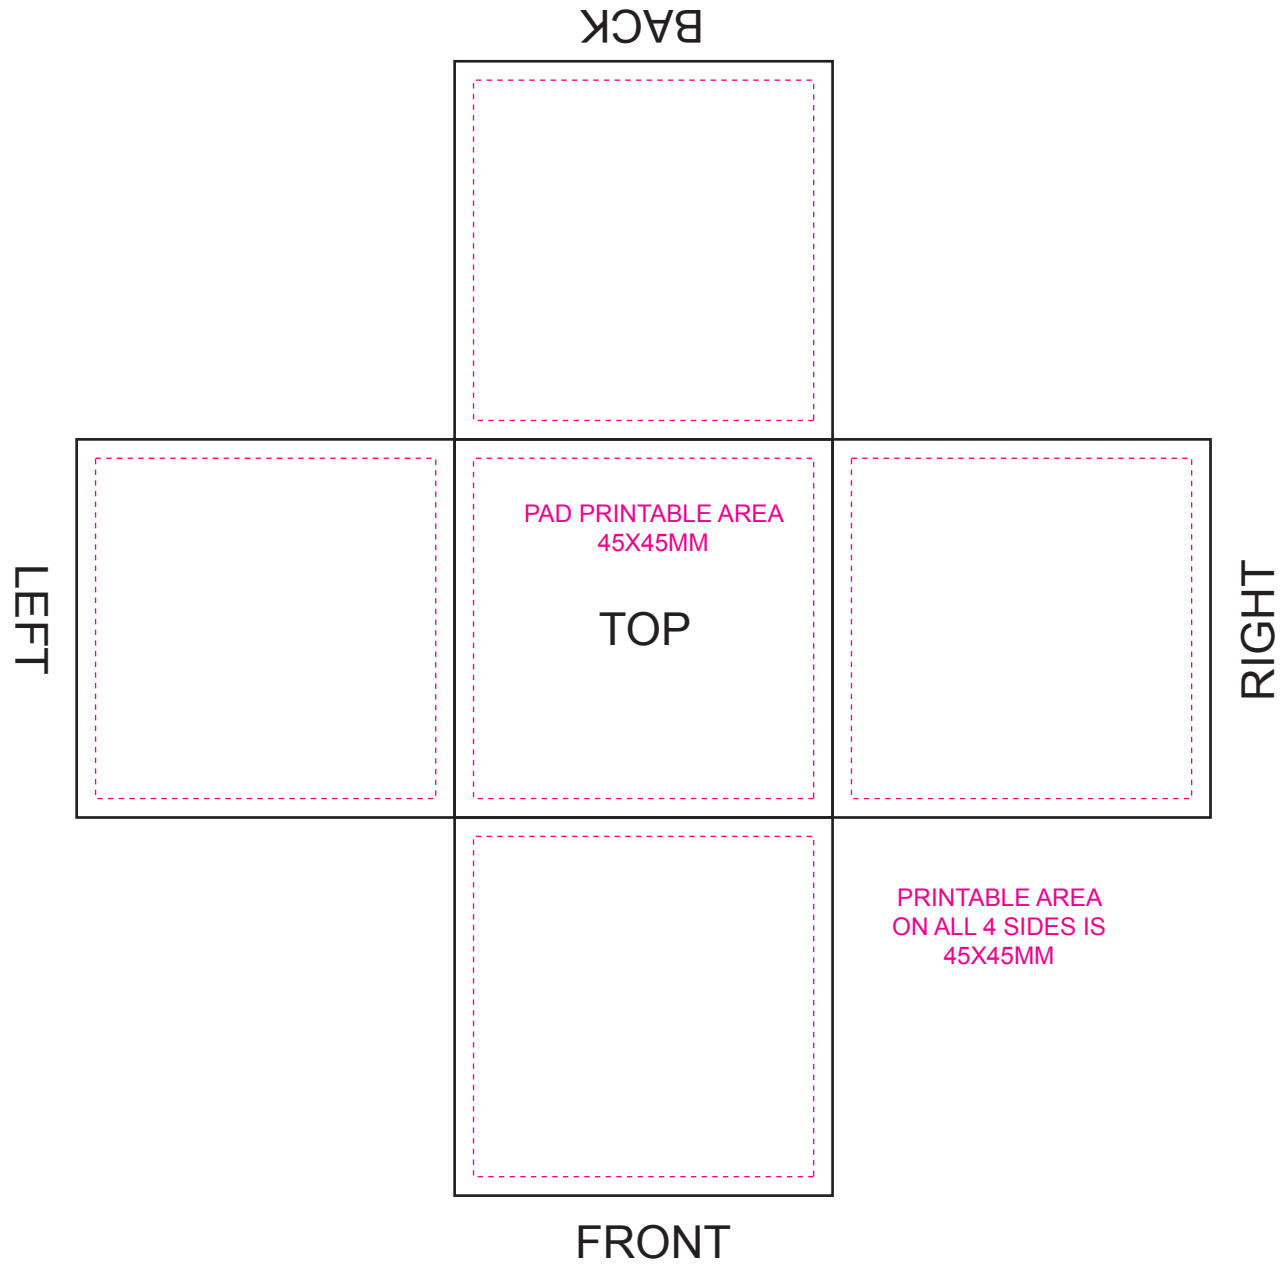

50 x 50 x 50MM
STUKCUBE

70 x 70 x 35MM
STUKCUBE

BACK

70 x 70 x 70MM
STUKCUBE

BACK

TOP

LEFT

RIGHT

PRINTABLE AREA
ON ALL 4 SIDES IS
65X65MM

FRONT

100 x 100 x 50MM
STUKCUBE

BACK

TOP

FRONT

LEFT

RIGHT

100 x 100 x 100MM
STUKCUBE

BACK

ADHESIVE AREA

TOP

LEFT

RIGHT

FRONT

PRINTABLE AREA
ON ALL 4 SIDES IS
95X95MM