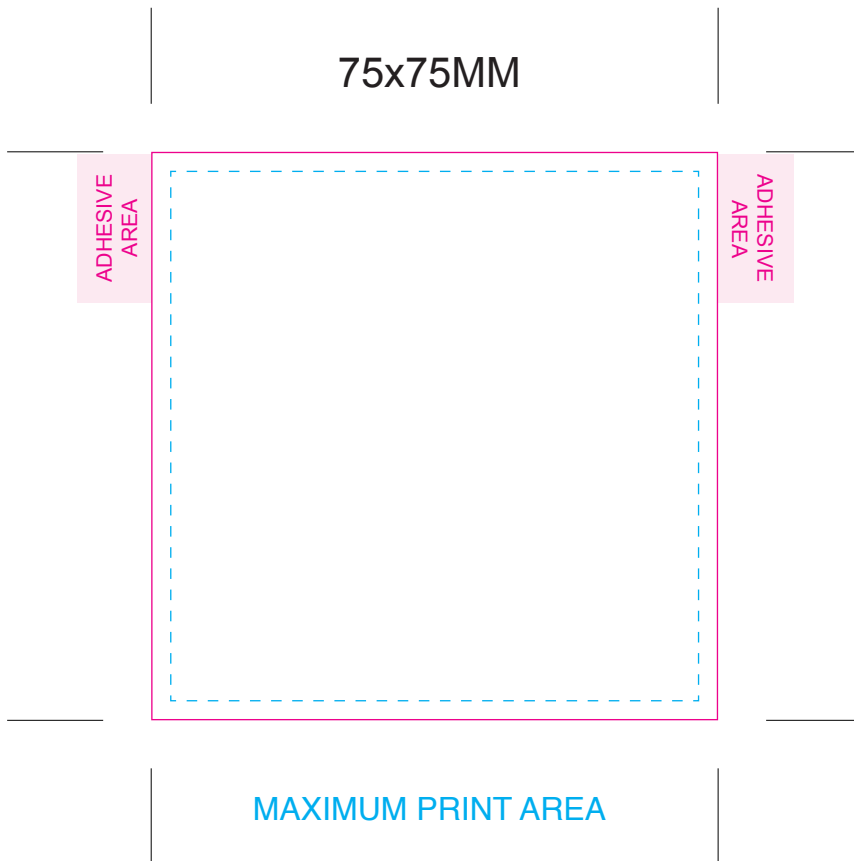

***SPEEDY* NOTES**

75x75MM

ADHESIVE
AREA

ADHESIVE
AREA

MAXIMUM PRINT AREA

***SPEEDY* NOTES**

100x75MM

ADHESIVE
AREA

ADHESIVE
AREA

MAXIMUM PRINT AREA

***SPEEDY* NOTES**

100x75MM

ADHESIVE
AREA

ADHESIVE
AREA

MAXIMUM PRINT AREA